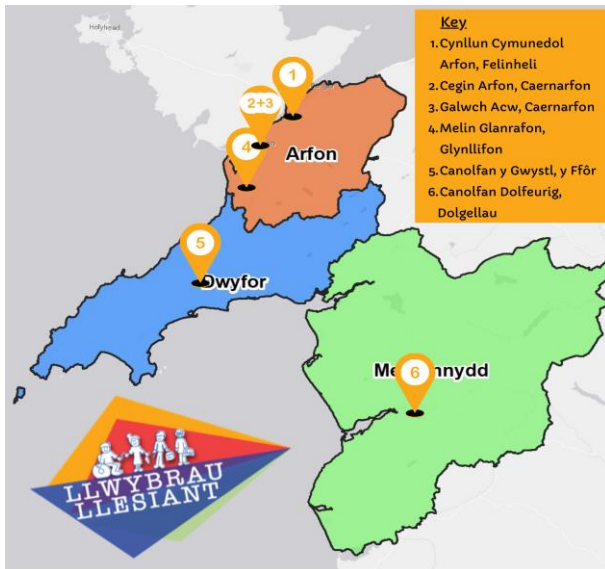

# Our Hubs – Easy Read Version

The Gwynedd Council Learning Disability Service have a number of community hubs located around Gwynedd.

Community hubs are places where individuals can access day opportunities, have opportunities to socialise and learn new skills in a way that's accessible to the wider community.